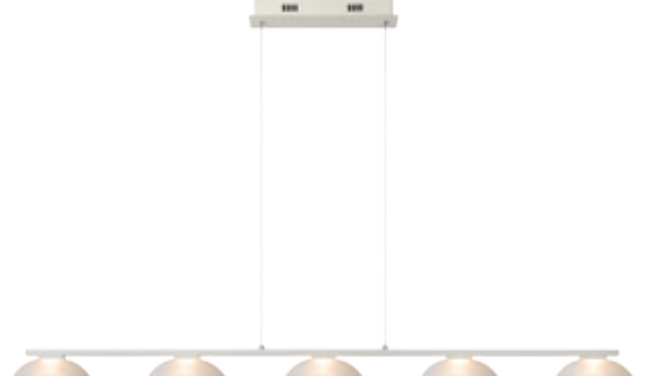

Pendant **MAMBA**  
09400/14/12

- 3x4,5W/EPISTAR COB LED/2700K/1300lm/incl.
- H: max. 140cm/W: 5,8cm/L: 71 cm
- Frosted glass: 92/09400/00  
16x5,8x5cm
- Brushed aluminium
- metal & glass
- Spare glass 92/09400/00

Pendant  
09400/14/31

- 3x4,5W/EPISTAR COB LED/2700K/1300lm/incl.
- H: max. 140cm/W: 5,8cm/L: 71 cm
- Frosted glass: 92/09400/00  
16x5,8x5cm
- White
- metal & glass
- Spare glass 92/09400/00

Pendant  
09400/23/12

- 5x4,5W/EPISTAR COB LED/2700K/2000lm/incl.
- H: max. 140cm/W: 5,8cm/L: 126cm
- Frosted glass: 92/09400/00  
16x5,8x5cm
- Brushed aluminium
- metal & glass
- Spare glass 92/09400/00

Pendant  
09400/23/31

- 5x4,5W/EPISTAR COB LED/2700K/2000lm/incl.
- H: max. 140cm/W: 5,8cm/L: 126cm
- Frosted glass: 92/09400/00  
16x5,8x5cm
- White
- metal & glass
- Spare glass 92/09400/00