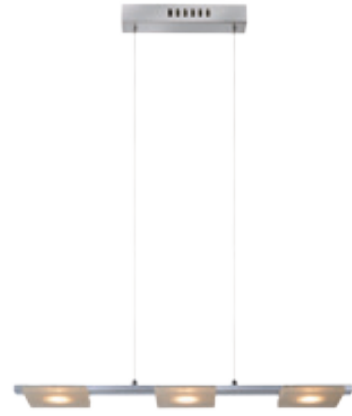

Pendant **ILINA**  
18405/26/12

- 6x4W/CITIZEN LED/3000K/6x310lm/incl.
- H: max.150cm/W: 11cm/L: 112cm
- Satin chrome
- Iron & Glass
- Spare glass (92/18405/61)

Pendant **SINTRA**  
32453/15/11

- 3x5W/EPISTAR LED/3300K/425lm/incl.
- H: max. 120cm/W: 12cm/L: 66cm
- Chroom
- Steel & acrylic

Pendant **MAMBA**  
09400/14/12

- 3x4,5W/EPISTAR COB LED/2700K/1300lm/incl.
- H: max. 140cm/W: 5,8cm/L: 71 cm
- Frosted glass: 92/09400/00  
16x5,8x5cm
- Brushed aluminium
- metal & glass
- Spare glass 92/09400/00

Pendant  
09400/14/31

- 3x4,5W/EPISTAR COB LED/2700K/1300lm/incl.
- H: max. 140cm/W: 5,8cm/L: 71 cm
- Frosted glass: 92/09400/00  
16x5,8x5cm
- White
- metal & glass
- Spare glass 92/09400/00

Pendant  
09400/23/12

- 5x4,5W/EPISTAR COB LED/2700K/2000lm/incl.
- H: max. 140cm/W: 5,8cm/L: 126cm
- Frosted glass: 92/09400/00  
16x5,8x5cm
- Brushed aluminium
- metal & glass
- Spare glass 92/09400/00

Pendant  
09400/23/31